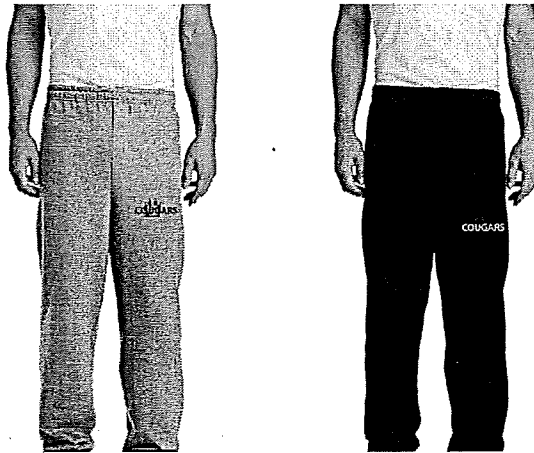

**HOODED COTTON SWEATSHIRT  
ADULT SIZES S-4X  
YOUTH SIZES XS-L**

AVAILABLE IN GREY OR BLACK

**\$25.00**

**ADULT ITEM # 18500**

**YOUTH ITEM # B1850**

**SWEATPANTS  
ADULT SIZES S-2X  
YOUTH SIZES S-XL**

AVAILABLE IN GREY OR BLACK

**\$20.00**

**MENS ITEM # 18200**

**YOUTH ITEM # 1820B**

**POM POM BEANIE**

**\$12.00**

**ITEM # STC28**