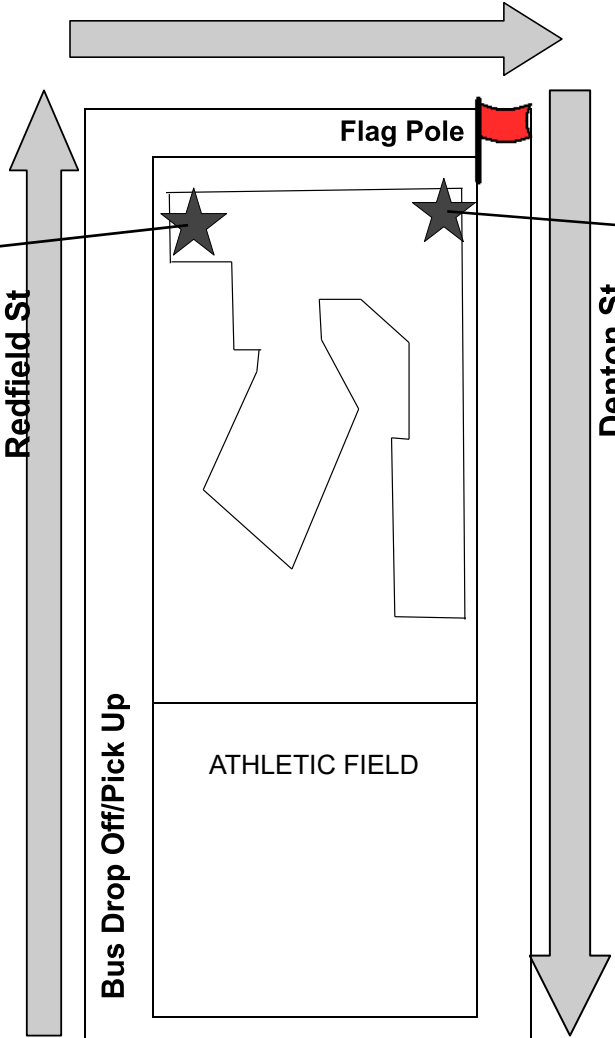

Traffic Pattern Changes

Effective: October 9th

Faith United Church

Please help us with student safety.

Use a one-way clockwise traffic pattern for student drop offs, pick ups.

Avoid dropping off/picking up from the neighborhood side of the road.

19th Street

19th Street

New 6th Grade
- Entrance
- Drop off
- Pick Up

Effective Oct. 9th

7th & 8th Grade
- Entrance
- Drop off
- Pick Up

No Change

20th Street

20th Street

21st St