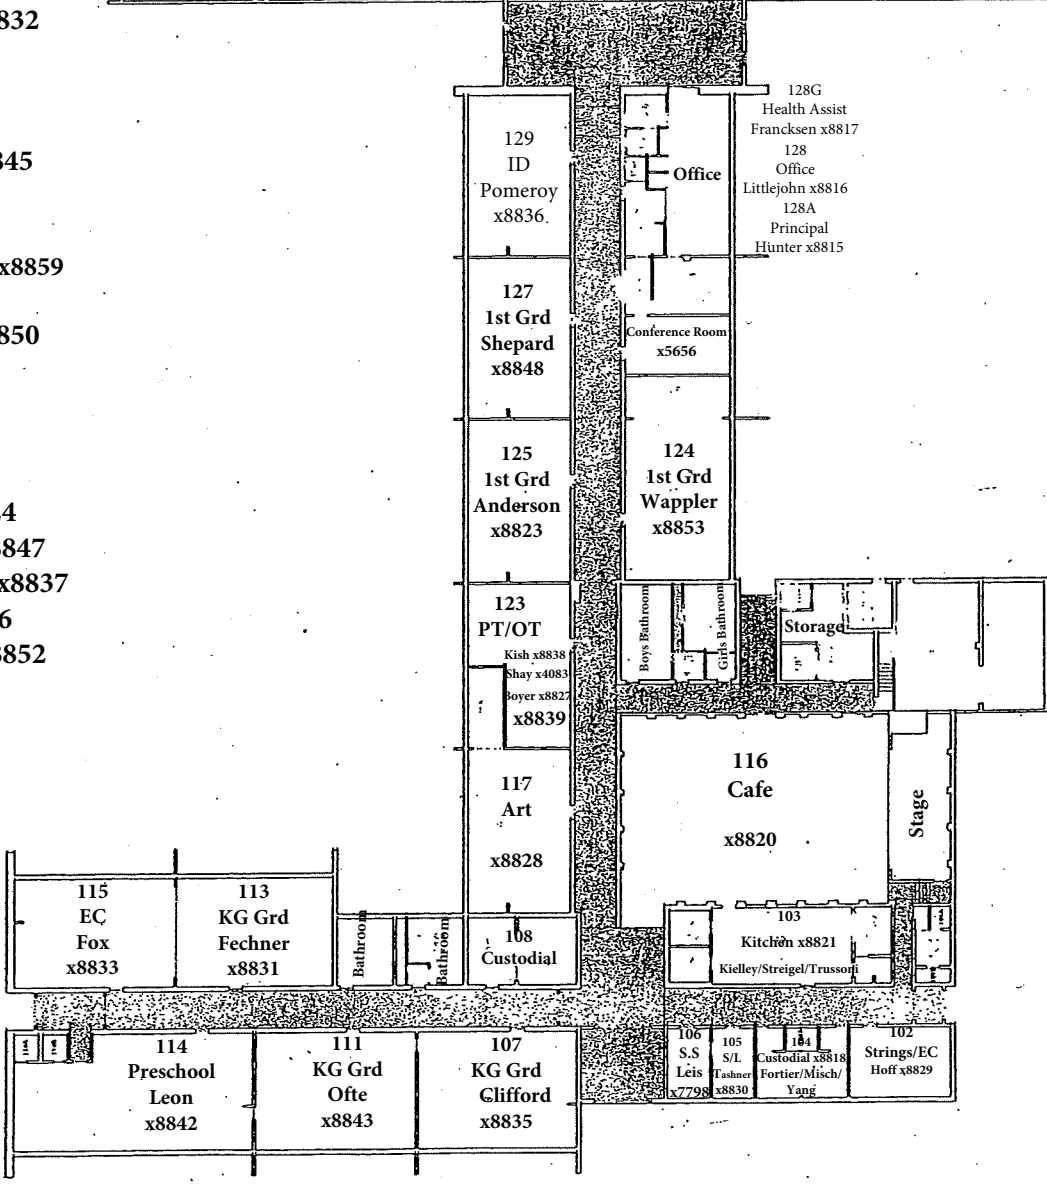

- 128G Mrs. Francksen - HA x8817
- 129 Mrs. Pomeroy - ID x8836
- 132 Ms. Bradshaw - Music x8832
- 134 Mrs. Zong - ELL x8861
- 135 Ms. Beecher - 4th x8826
- 136 Ms. Franzini - 4th x8834
- 137 Mrs. Rasmussen - 5th x8845
- 138 Mrs. Matzke - 5th x8840
- 139 Resource room x8825
- 142 Ms. Schroeder - Workroom x8859
- 143 Mrs. Schauer - ID x8846
- 143A Mrs. Lawrence - 2nd x8850
- 146 Staff Lounge x5653
- 147 Ms. Jensen - 2nd x8839
- 148 Mr. Stanton - 2nd x8849
- 149 Mrs. Johnson - 3rd x8851
- 150 Mrs. Moore - Title 1 x8824
- 150 Mrs. Schneyer - Title 1 x8847
- 150A Mrs. Bradl -Instr coach x8837
- 152 Ms. Zachman - SLD x8856
- 153 Mrs. Veum -Social Wkr x8852
- 154 Mrs. Meyer - S/L x8858
- 155 Ms. Schilz - Psych x8860
- 156 Resource room- x8825
- 157 Mr. O'Keefe - PE x8844
- 160 Gym - x8819