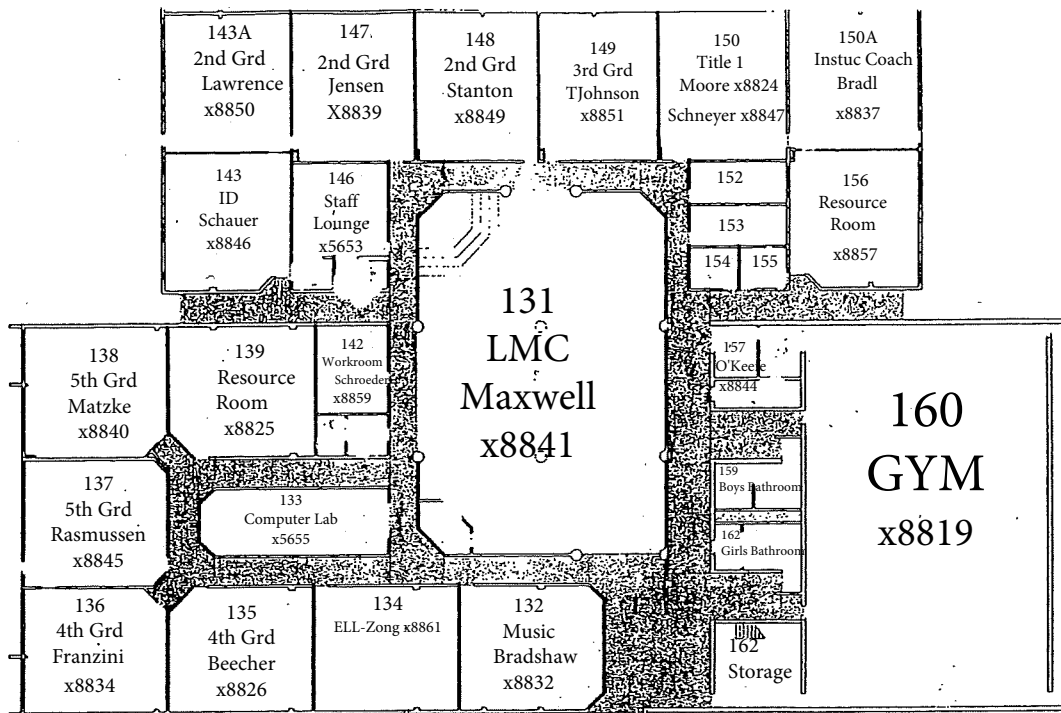

Summit School Map

- 102 Ms. Hoff -Strings x8829
- 103 Mrs. Kielley -Kitchen Mgr x5650
- Mrs. Striegel, Mrs. Trussoni x8821
- 104 Mr. Fortier, Mr. Misch, and Mr. Yang Custodial x 8818
- 105 Mrs. Tashner - S/L x8830
- 106 Mrs. Leis - SS AA x7798
- 107 Ms. Clifford - KG x8835
- 111 Mrs. Ofte - KG x8843
- 113 Mrs. Fechner - KG x8831
- 114 Mrs. Leon - 4K x8842
- 115 Ms. Fox - EC x8833
- 116 Cafeteria - x8820

- 117 Art x8828
- 123 Mrs. Kish -OT x8838, Mrs. Shay - PT x4083, Ms. Boyer- Adapt PE x8827
- 124 Mrs. Wappler - 1st x8853
- 125 Mrs. Anderson - 1st x8823
- 127 Mrs. Shepard - 1st x8848
- 128 Mrs. Littlejohn - AA x8816
- 128A Mr. Hunter - Principal x8815
- 128G Mrs. Francksen - HA x8817
- 129 Mrs. Pomeroy - ID x8836
- 131 Mrs. Maxwell - LMC x8841
- 132 Ms. Bradshaw - Music x8832
- 134 Mrs. Zong - ELL x8861
- 135 Ms. Beecher - 4th x8826
- 136 Ms. Franzini - 4th x8834
- 137 Mrs. Rasmussen - 5th x8845
- 138 5th Grd Matzke x8840
- 139 Resource Room x8825
- 142 Ms. Schroeder - Workroom x8859
- 143 Mrs. Schauer - ID x8846
- 146 Staff Lounge x5653
- 147 Ms. Jensen - 2nd x8839
- 148 Mr. Stanton - 2nd x8849
- 149 Mrs. Johnson - 3rd x8851
- 150 Mrs. Moore - Title 1 x8824
- 150 Mrs. Schneyer - Title 1 x8847
- 150A Mrs. Bradl -Instr coach x8837
- 152 Ms. Zachman - SLD x8856
- 153 Mrs. Veum -Social Wkr x8852
- 154 Mrs. Meyer - S/L x8858
- 155 Ms. Schilz - Psych x8860
- 156 Resource room- x8825
- 157 Mr. O'Keefe - PE x8844
- 160 Gym - x8819