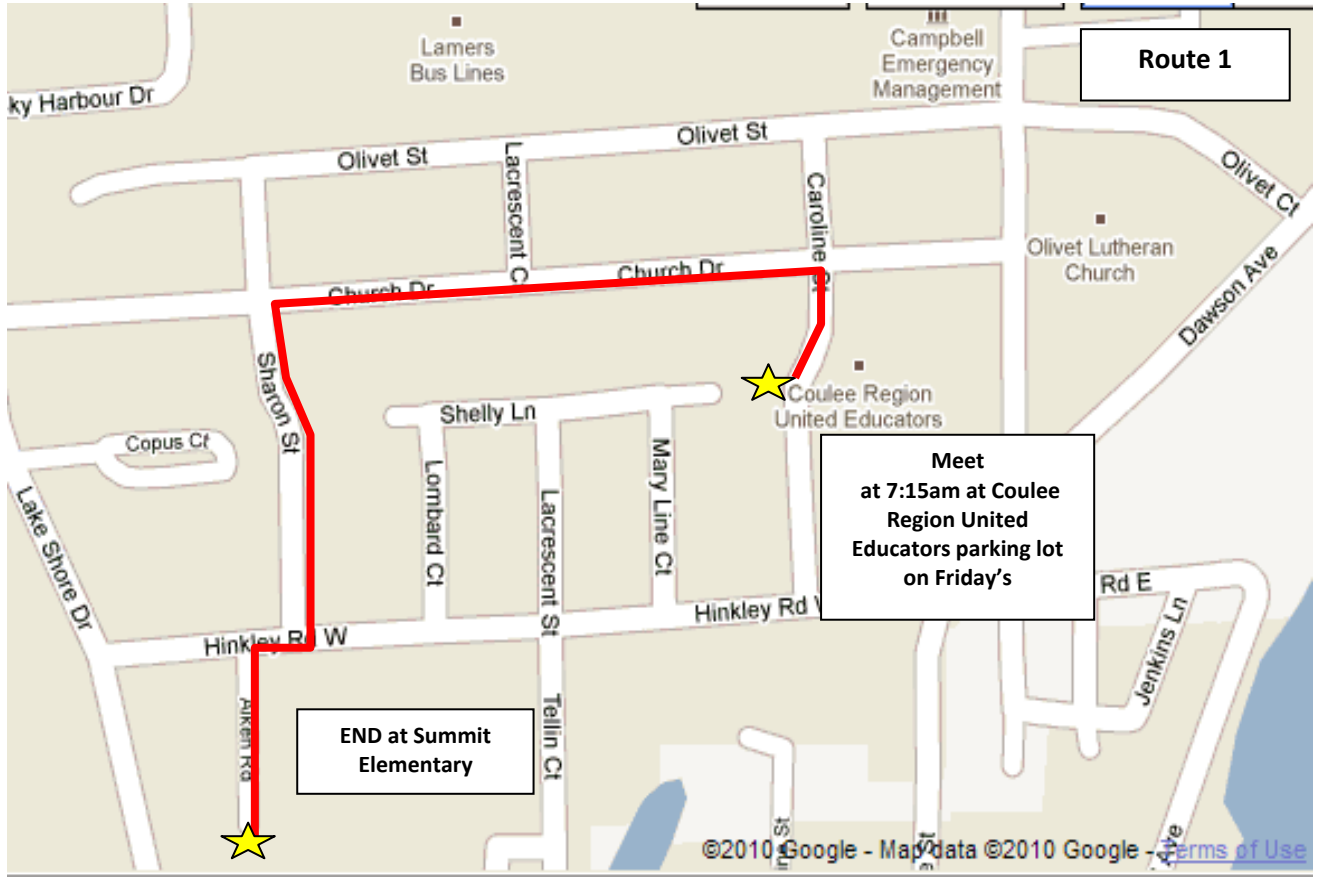

Summit Elementary

Walking School Bus Routes

END at Summit Elementary

Route 2

Meet in Robin's Nest parking lot at 7:15am on Friday's